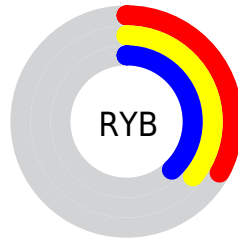

- Red (33%)
- Yellow (36%)
- Blue (38%)