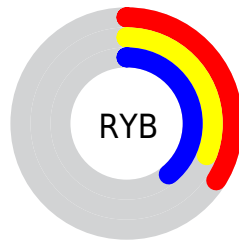

- Red (34%)
- Yellow (31%)
- Blue (39%)