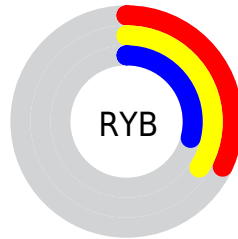

- Red (32%)
- Yellow (34%)
- Blue (29%)