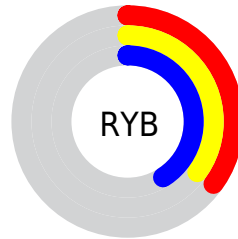

Details

The RGBPercent color **35%, 35%, 41%** is a dark color, and the websafe version is hex **666666**. A complement of this color would be **41%, 41%, 35%**, and the grayscale version is **36%, 36%, 36%**.

A 20% lighter version of the original color is **55%, 55%, 61%**, and **17%, 17%, 23%** is the 20% darker color. If you saturate the color by 10%, you get **31%, 31%, 41%**, and if you desaturate by 10%, it is **39%, 39%, 41%**.

Distribution

Red (35%)

Green (35%)

Blue (41%)

Red (35%)

Yellow (35%)

Blue (41%)

Cyan (15%)