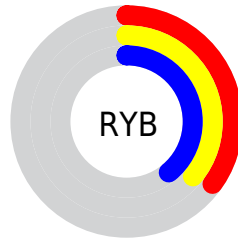

- Red (35%)
- Yellow (36%)
- Blue (39%)