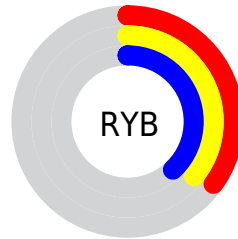

Details

The RGBPercent color **35%, 37%, 38%** is a dark color, and the websafe version is hex **666666**. A complement of this color would be **38%, 36%, 35%**, and the grayscale version is **36%, 36%, 36%**.

A 20% lighter version of the original color is **55%, 56%, 58%**, and **17%, 19%, 20%** is the 20% darker color. If you saturate the color by 10%, you get **31%, 36%, 38%**, and if you desaturate by 10%, it is **39%, 38%, 38%**.

Distribution

Red (35%)

Green (37%)

Blue (38%)

Red (35%)

Yellow (36%)

Blue (38%)

Cyan (8%)