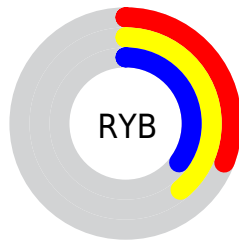

# Details

The RGBPercent color **35%, 39%, 31%** is a dark color, and the websafe version is hex **666666**. A complement of this color would be **35%, 31%, 39%**, and the grayscale version is **37%, 37%, 37%**.

A 20% lighter version of the original color is **55%, 59%, 50%**, and **17%, 21%, 14%** is the 20% darker color. If you saturate the color by 10%, you get **33%, 39%, 27%**, and if you desaturate by 10%, it is **37%, 39%, 35%**.

# Distribution

Red (35%)

Green (39%)

Blue (31%)

Red (31%)

Yellow (39%)

Blue (35%)

Cyan (10%)