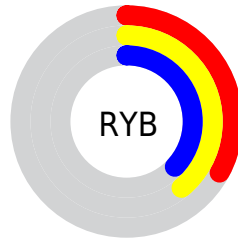

- Red (33%)
- Yellow (39%)
- Blue (37%)