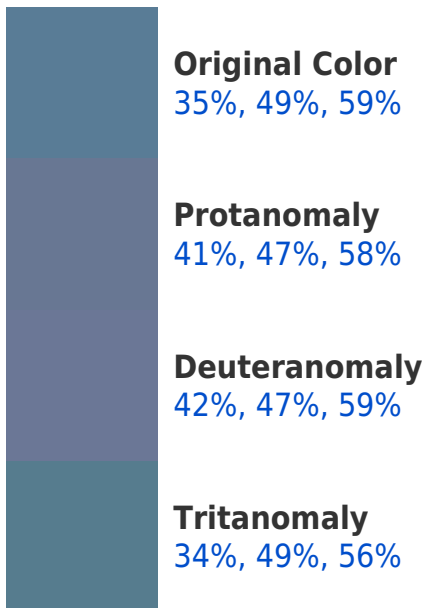

RGBPercent 35%, 49%, 59%

Background

This preview shows how black text looks on a background with the RGBPercent color 35%, 49%, 59%.

This preview shows how white text looks on a background with the RGBPercent color 35%, 49%, 59%.

Color Blindness Simulation

Color vision deficiency is a very complex topic, and I could not describe the different causes any better than Wikipedia does, so if you want to learn more, you should check out their [article about color blindness](#).

Dichromacy

Original Color

35%, 49%, 59%

Protanopia

45%, 47%, 57%

Deuteranopia

45%, 46%, 60%

Tritanopia
34%, 50%, 54%

Trichromacy

Monochromacy

CSS Examples

Text

The CSS property to change the color of the text to RGBPercent 35%, 49%, 59% is called "color". The color property can be set on classes, ids or directly on the HTML element.