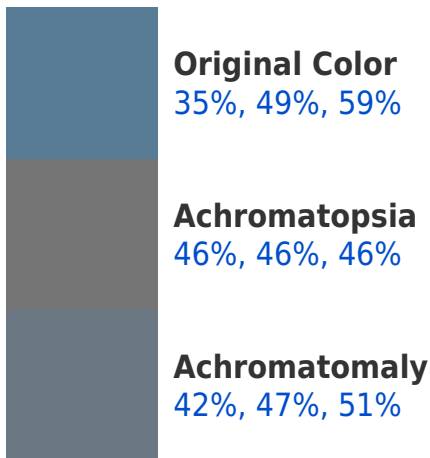

RGBPercent 35%, 49%, 59%

Background

This preview shows how black text looks on a background with the RGBPercent color 35%, 49%, 59%.

This preview shows how white text looks on a background with the RGBPercent color 35%, 49%, 59%.

Color Blindness Simulation

Color vision deficiency is a very complex topic, and I could not describe the different causes any better than Wikipedia does, so if you want to learn more, you should check out their [article about color blindness](#).

Dichromacy

Original Color

35%, 49%, 59%

Protanopia

45%, 47%, 57%

Deuteranopia

45%, 46%, 60%

Tritanopia
34%, 50%, 54%

Trichromacy

Monochromacy

CSS Examples

Text

The CSS property to change the color of the text to RGBPercent 35%, 49%, 59% is called "color". The color property can be set on classes, ids or directly on the HTML element.