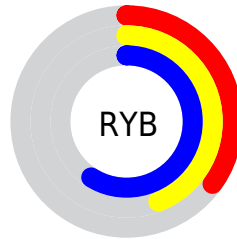

- Red (35%)
- Yellow (44%)
- Blue (59%)