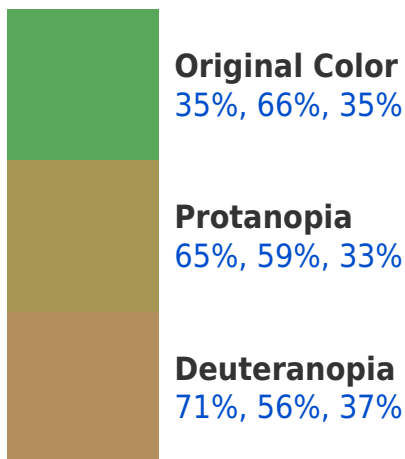

# RGBPercent 35%, 66%, 35%

## Background

This preview shows how black text looks on a background with the RGBPercent color 35%, 66%, 35%.

This preview shows how white text looks on a background with the RGBPercent color 35%, 66%, 35%.

## Dichromacy

**Tritanopia**  
42%, 62%, 67%

# Trichromacy

**Original Color**  
35%, 66%, 35%

**Protanomaly**  
54%, 62%, 33%

**Deuteranomaly**  
58%, 60%, 36%

**Tritanomaly**  
39%, 64%, 56%