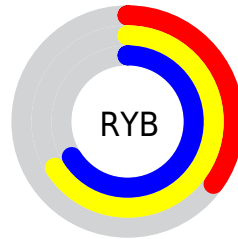

# Details

The RGBPercent color **35%, 66%, 35%** is a dark color, and the websafe version is hex **339933**. A complement of this color would be **66%, 35%, 66%**, and the grayscale version is **53%, 53%, 53%**.

A 20% lighter version of the original color is **56%, 88%, 55%**, and **13%, 45%, 16%** is the 20% darker color. If you saturate the color by 10%, you get **28%, 66%, 28%**, and if you desaturate by 10%, it is **42%, 66%, 42%**.

# Distribution

Red (35%)

Green (66%)

Blue (35%)

Red (35%)

Yellow (66%)

Blue (66%)

Cyan (47%)