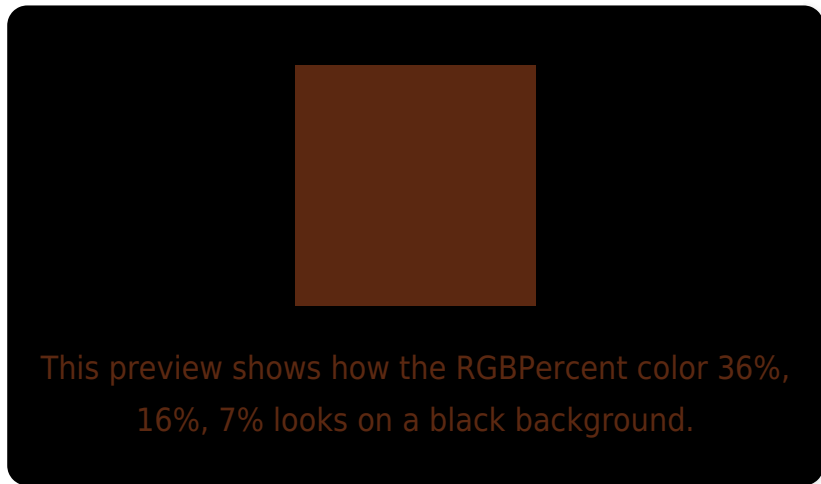

## White Background

This preview shows how the RGBPercent color 36%, 16%, 7% looks on a white background.

# Black Background