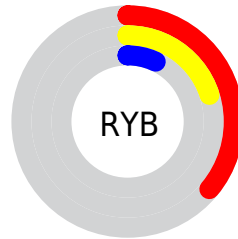

# Details

The RGBPercent color **36%, 16%, 7%** is a dark color, and the websafe version is hex **663300**. A complement of this color would be **7%, 27%, 36%**, and the grayscale version is **21%, 21%, 21%**.

A 20% lighter version of the original color is **57%, 35%, 24%**, and **16%, 0%, 0%** is the 20% darker color. If you saturate the color by 10%, you get **36%, 13%, 4%**, and if you desaturate by 10%, it is **36%, 18%, 11%**.

# Distribution

Red (36%)

Green (16%)

Blue (7%)

Red (36%)

Yellow (20%)

Blue (7%)

Cyan (0%)