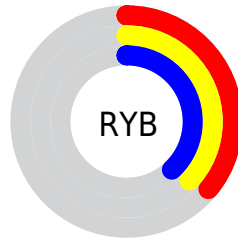

Details

The RGBPercent color **36%, 38%, 38%** is a dark color, and the websafe version is hex **666666**. A complement of this color would be **38%, 36%, 36%**, and the grayscale version is **37%, 37%, 37%**.

A 20% lighter version of the original color is **56%, 58%, 58%**, and **18%, 20%, 20%** is the 20% darker color. If you saturate the color by 10%, you get **32%, 38%, 38%**, and if you desaturate by 10%, it is **40%, 38%, 38%**.

Distribution

Red (36%)

Green (38%)

Blue (38%)

Red (36%)

Yellow (37%)

Blue (38%)

Cyan (5%)