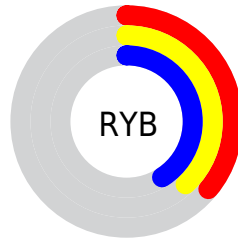

- Red (36%)
- Yellow (38%)
- Blue (41%)