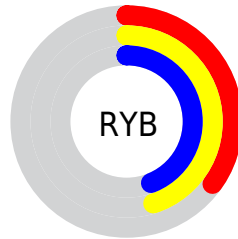

- Red (35%)
- Yellow (45%)
- Blue (44%)