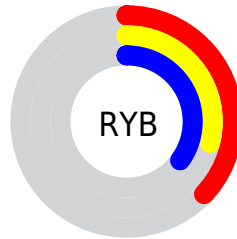

- Red (37%)
- Yellow (29%)
- Blue (35%)