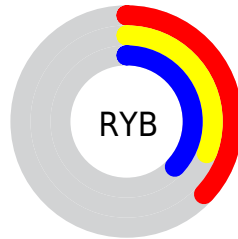

- Red (37%)
- Yellow (31%)
- Blue (37%)