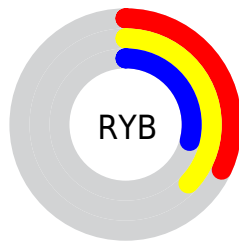

- Red (32%)
- Yellow (37%)
- Blue (29%)