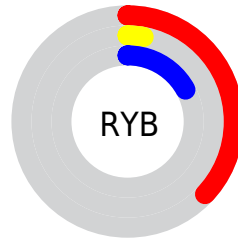

- Red (37%)
- Yellow (3%)
- Blue (17%)