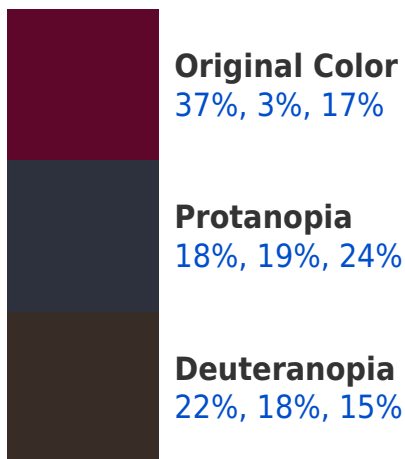

Any Text WCAG AAA ✓ Pass

Black Background

Color Contrast Check

Large Text (above 18pt) WCAG AA × Fail

Any Text WCAG AA × Fail

Large Text (above 18pt) WCAG AAA × Fail

Any Text WCAG AAA × Fail

If you want to check with other color combinations, try the [Color Contrast Checker](#).

RGBPercent 37%, 3%, 17%

Background

This preview shows how black text looks on a background with the RGBPercent color 37%, 3%, 17%.

This preview shows how white text looks on a background with the RGBPercent color 37%, 3%, 17%.

Color Blindness Simulation

Color vision deficiency is a very complex topic, and I could not describe the different causes any better than Wikipedia does, so if you want to learn more, you should check out their [article about color blindness](#).

Dichromacy

Tritanopia
36%, 7%, 7%

Trichromacy

Original Color
37%, 3%, 17%

Protanomaly
25%, 13%, 22%

Deuteranomaly
28%, 13%, 16%

Tritanomaly
36%, 5%, 11%

Monochromacy