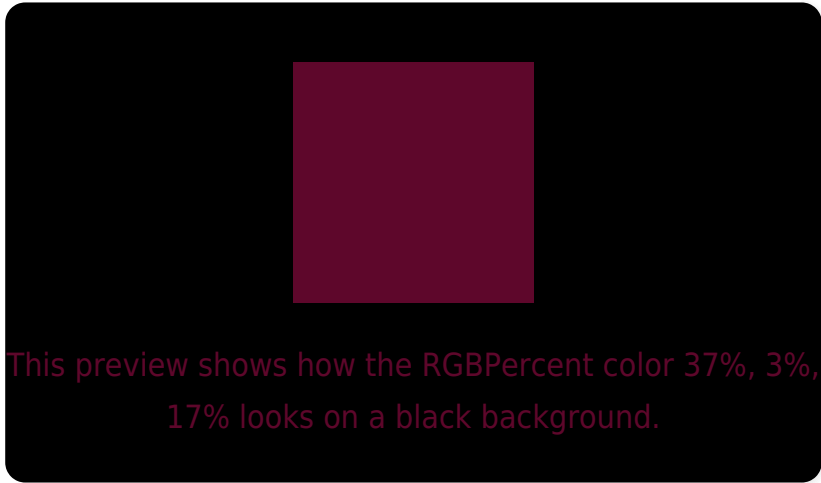

Black Background

Color Contrast Check

Large Text (above 18pt) WCAG AA × Fail

Any Text WCAG AA × Fail

Large Text (above 18pt) WCAG AAA × Fail

Any Text WCAG AAA × Fail

If you want to check with other color combinations, try the [Color Contrast Checker](#).