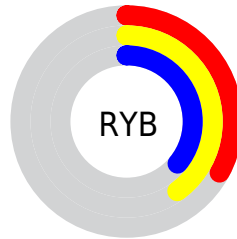

- Red (33%)
- Yellow (40%)
- Blue (36%)