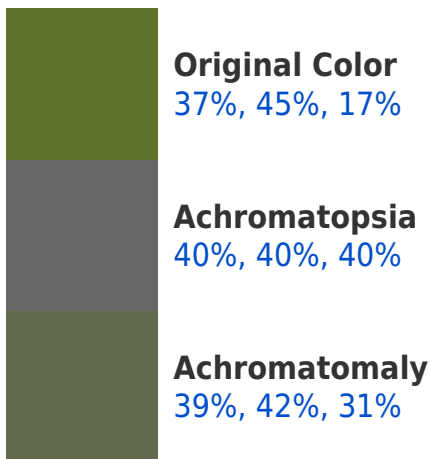

## Background

This preview shows how black text looks on a background with the RGBPercent color 37%, 45%, 17%.

This preview shows how white text looks on a background with the RGBPercent color 37%, 45%, 17%.

## Dichromacy

**Tritanopia**  
40%, 42%, 45%

# Trichromacy

# Monochromacy