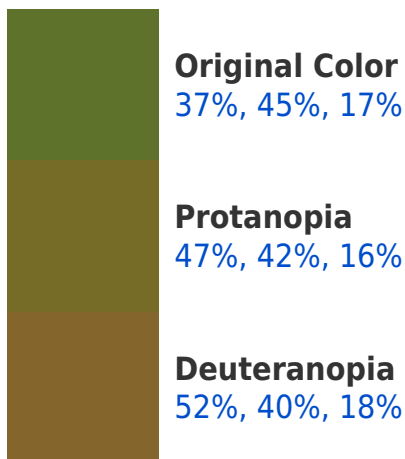

# RGBPercent 37%, 45%, 17%

## Background

This preview shows how black text looks on a background with the RGBPercent color 37%, 45%, 17%.

This preview shows how white text looks on a background with the RGBPercent color 37%, 45%, 17%.

# Color Blindness Simulation

Color vision deficiency is a very complex topic, and I could not describe the different causes any better than Wikipedia does, so if you want to learn more, you should check out their [article about color blindness](#).

## Dichromacy

**Tritanopia**  
40%, 42%, 45%