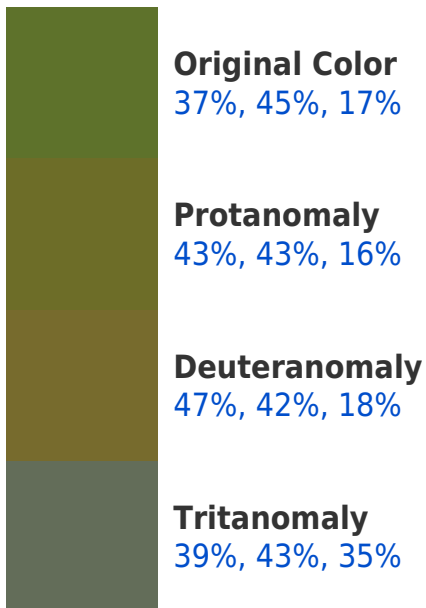

## Background

This preview shows how black text looks on a background with the RGBPercent color 37%, 45%, 17%.

This preview shows how white text looks on a background with the RGBPercent color 37%, 45%, 17%.

# Color Blindness Simulation

Color vision deficiency is a very complex topic, and I could not describe the different causes any better than Wikipedia does, so if you want to learn more, you should check out their [article about color blindness](#).

## Dichromacy

**Tritanopia**  
40%, 42%, 45%

# Trichromacy