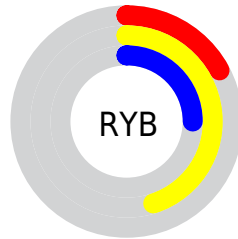

# Details

The RGBPercent color **37%, 45%, 17%** is a dark color, and the websafe version is hex **666633**. A complement of this color would be **25%, 17%, 45%**, and the grayscale version is **40%, 40%, 40%**.

A 20% lighter version of the original color is **57%, 65%, 36%**, and **18%, 26%, 0%** is the 20% darker color. If you saturate the color by 10%, you get **36%, 45%, 13%**, and if you desaturate by 10%, it is **38%, 45%, 22%**.

# Distribution

 Red (37%)

 Green (45%)

 Blue (17%)

 Red (17%)

 Yellow (45%)

 Blue (25%)

 Cyan (18%)