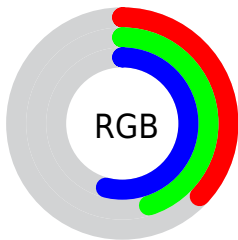

Distribution

- Red (37%)
- Green (45%)
- Blue (54%)