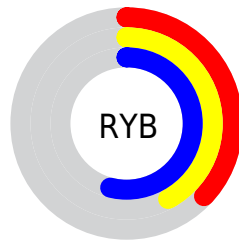

- Red (37%)
- Yellow (42%)
- Blue (54%)