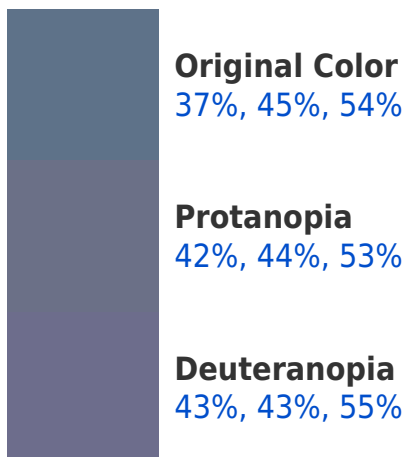

# RGBPercent 37%, 45%, 54%

## Background

This preview shows how black text looks on a background with the RGBPercent color 37%, 45%, 54%.

This preview shows how white text looks on a background with the RGBPercent color 37%, 45%, 54%.

## Dichromacy

**Tritanopia**  
36%, 46%, 49%

# Trichromacy

**Original Color**

37%, 45%, 54%

**Protanomaly**

40%, 44%, 53%

**Deuteranomaly**

41%, 44%, 55%

**Tritanomaly**