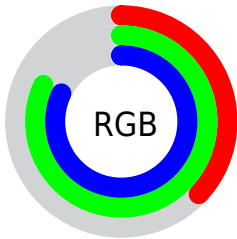

Distribution

- Red (37%)
- Green (82%)
- Blue (82%)