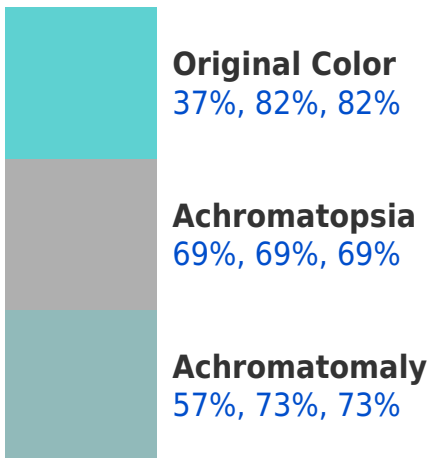

## Background

This preview shows how black text looks on a background with the RGBPercent color 37%, 82%, 82%.

This preview shows how white text looks on a background with the RGBPercent color 37%, 82%, 82%.

## Dichromacy

**Tritanopia**  
39%, 81%, 88%

# Trichromacy

# Monochromacy