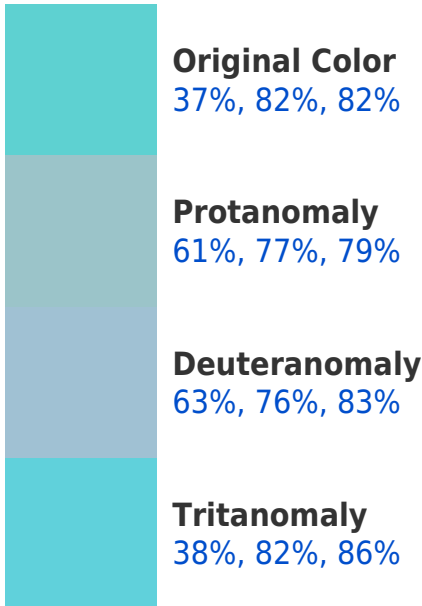

## Background

This preview shows how black text looks on a background with the RGBPercent color 37%, 82%, 82%.

This preview shows how white text looks on a background with the RGBPercent color 37%, 82%, 82%.

# Color Blindness Simulation

Color vision deficiency is a very complex topic, and I could not describe the different causes any better than Wikipedia does, so if you want to learn more, you should check out their [article about color blindness](#).

## Dichromacy

**Tritanopia**  
39%, 81%, 88%

# Trichromacy