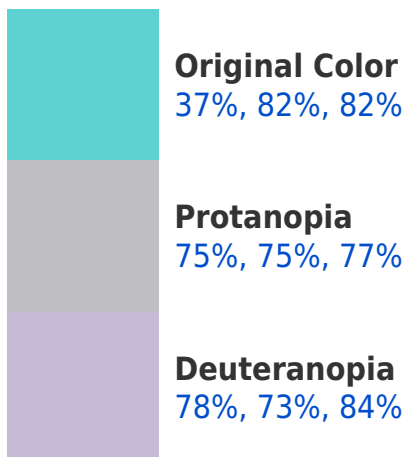

# RGBPercent 37%, 82%, 82%

## Background

This preview shows how black text looks on a background with the RGBPercent color 37%, 82%, 82%.

This preview shows how white text looks on a background with the RGBPercent color 37%, 82%, 82%.

# Color Blindness Simulation

Color vision deficiency is a very complex topic, and I could not describe the different causes any better than Wikipedia does, so if you want to learn more, you should check out their [article about color blindness](#).

## Dichromacy

**Tritanopia**  
39%, 81%, 88%