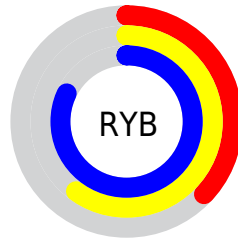

- Red (37%)
- Yellow (60%)
- Blue (82%)