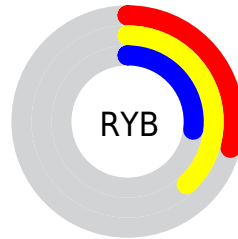

## Conversions Part 2

<b>Format</b>	<b>Color</b>
<b>R<sub>YB</sub></b>	75, 97, 69
Decimal	6380613
CIE Lab	38.87, -2.06, 13.98
CIE LCh	39, 14.133, 98.386
Yxy	10.5834, 0.3561, 0.3847
Android (android.graphics.Color)	4284570693 (0xFF615C45)
YUV	90.8730, -10.7834, 5.3734
Hunter-Lab	32.5321, -3.1681, 9.7740

# Details

The RGBPercent color **38%, 36%, 27%** is a dark color, and the websafe version is hex **666666**. A complement of this color would be **27%, 29%, 38%**, and the grayscale version is **36%, 36%, 36%**.

A 20% lighter version of the original color is **58%, 56%, 46%**, and **20%, 18%, 10%** is the 20% darker color. If you saturate the color by 10%, you get **38%, 35%, 23%**, and if you desaturate by 10%, it is **38%, 37%, 31%**.

# Distribution

 Red (38%)

 Green (36%)

 Blue (27%)

 Red (29%)

 Yellow (38%)

 Blue (27%)

 Cyan (0%)