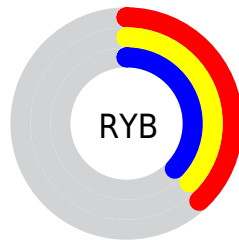

## Conversions Part 2

<b>Format</b>	<b>Color</b>
<b>R<sub>Y</sub>B</b>	97, 94, 94
Decimal	6381150
CIE Lab	40.28, 1.01, 0.35
CIE LCh	40, 1.073, 19.249
Yxy	11.4181, 0.3167, 0.3290
Android (android.graphics.Color)	4284571230 (0xFF615E5E)
YUV	94.8970, -0.4422, 1.8443
Hunter-Lab	33.7907, -1.0835, 2.0770

# Details

The RGBPercent color **38%, 37%, 37%** is a dark color, and the websafe version is hex **666666**. A complement of this color would be **37%, 38%, 38%**, and the grayscale version is **37%, 37%, 37%**.

A 20% lighter version of the original color is **58%, 56%, 56%**, and **20%, 19%, 19%** is the 20% darker color. If you saturate the color by 10%, you get **38%, 33%, 33%**, and if you desaturate by 10%, it is **38%, 41%, 41%**.

# Distribution

 Red (38%)

 Green (37%)

 Blue (37%)

 Red (38%)

 Yellow (37%)

 Blue (37%)

 Cyan (0%)