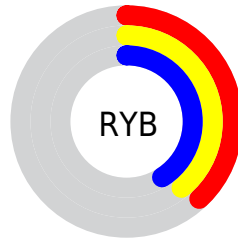

- Red (38%)
- Yellow (39%)
- Blue (41%)