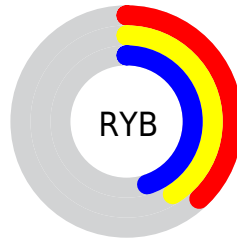

- Red (38%)
- Yellow (41%)
- Blue (45%)