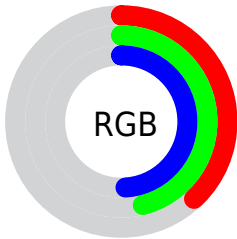

Distribution

- Red (38%)
- Green (46%)
- Blue (49%)