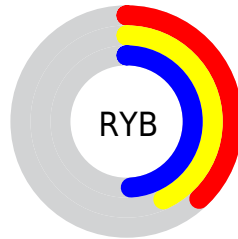

- Red (38%)
- Yellow (43%)
- Blue (49%)