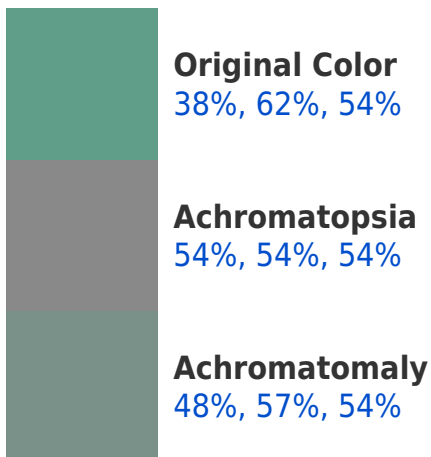

## Background

This preview shows how black text looks on a background with the RGBPercent color 38%, 62%, 54%.

This preview shows how white text looks on a background with the RGBPercent color 38%, 62%, 54%.

## Dichromacy

**Tritanopia**  
41%, 60%, 65%

# Trichromacy

# Monochromacy