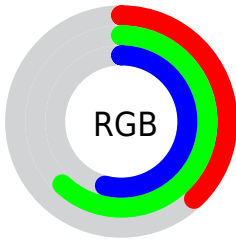

Distribution

Red (38%)

Green (62%)

Blue (54%)