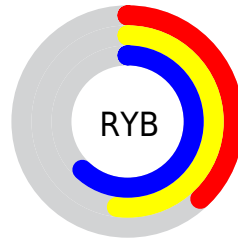

# Details

The RGBPercent color **38%, 62%, 54%** is a dark color, and the websafe version is hex **669999**. A complement of this color would be **62%, 38%, 46%**, and the grayscale version is **54%, 54%, 54%**.

A 20% lighter version of the original color is **59%, 84%, 75%**, and **18%, 42%, 35%** is the 20% darker color. If you saturate the color by 10%, you get **32%, 62%, 52%**, and if you desaturate by 10%, it is **44%, 62%, 56%**.

# Distribution

Red (38%)

Green (62%)

Blue (54%)

Red (38%)

Yellow (52%)

Blue (62%)

Cyan (39%)