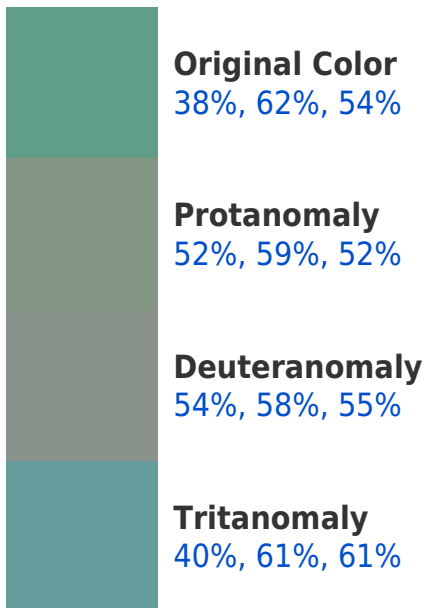

## Background

This preview shows how black text looks on a background with the RGBPercent color 38%, 62%, 54%.

This preview shows how white text looks on a background with the RGBPercent color 38%, 62%, 54%.

# Color Blindness Simulation

Color vision deficiency is a very complex topic, and I could not describe the different causes any better than Wikipedia does, so if you want to learn more, you should check out their [article about color blindness](#).

## Dichromacy

**Tritanopia**  
41%, 60%, 65%

# Trichromacy