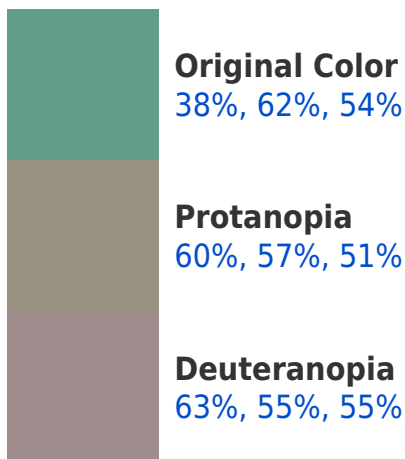

# Black Background

This preview shows how the RGBPercent color 38%, 62%, 54% looks on a black background.

# RGBPercent 38%, 62%, 54%

## Background

This preview shows how black text looks on a background with the RGBPercent color 38%, 62%, 54%.

This preview shows how white text looks on a background with the RGBPercent color 38%, 62%, 54%.

## Dichromacy

**Tritanopia**  
41%, 60%, 65%