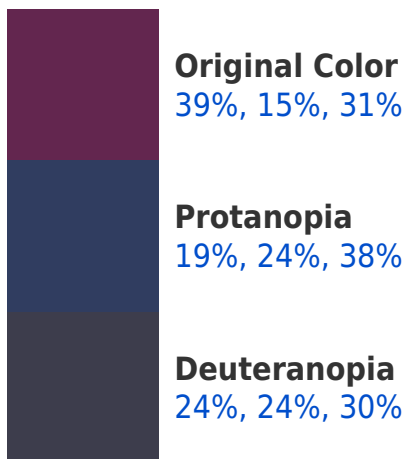

# Black Background

This preview shows how the RGBPercent color 39%, 15%, 31% looks on a black background.

# RGBPercent 39%, 15%, 31%

## Background

This preview shows how black text looks on a background with the RGBPercent color 39%, 15%, 31%.

This preview shows how white text looks on a background with the RGBPercent color 39%, 15%, 31%.

## Dichromacy

**Tritanopia**  
38%, 18%, 19%