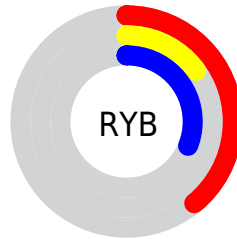

- Red (39%)
- Yellow (15%)
- Blue (31%)