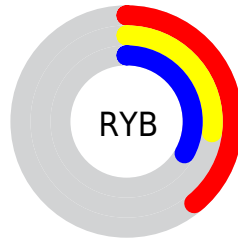

# Details

The RGBPercent color **39%, 27%, 33%** is a dark color, and the websafe version is hex **663333**. A complement of this color would be **27%, 39%, 33%**, and the grayscale version is **31%, 31%, 31%**.

A 20% lighter version of the original color is **59%, 46%, 52%**, and **20%, 10%, 15%** is the 20% darker color. If you saturate the color by 10%, you get **39%, 23%, 31%**, and if you desaturate by 10%, it is **39%, 31%, 35%**.

# Distribution

Red (39%)

Green (27%)

Blue (33%)

Red (39%)

Yellow (27%)

Blue (33%)

Cyan (0%)