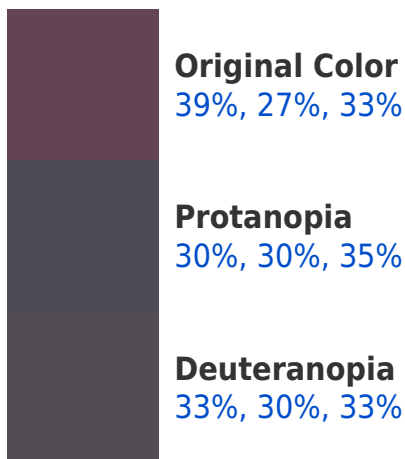

# RGBPercent 39%, 27%, 33%

## Background

This preview shows how black text looks on a background with the RGBPercent color 39%, 27%, 33%.

This preview shows how white text looks on a background with the RGBPercent color 39%, 27%, 33%.

# Color Blindness Simulation

Color vision deficiency is a very complex topic, and I could not describe the different causes any better than Wikipedia does, so if you want to learn more, you should check out their [article about color blindness](#).

## Dichromacy

**Tritanopia**  
38%, 27%, 30%