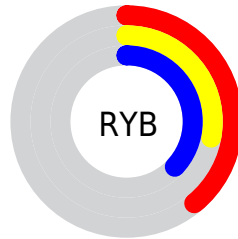

# Details

The RGBPercent color **39%, 28%, 37%** is a dark color, and the websafe version is hex **663366**. A complement of this color would be **28%, 39%, 30%**, and the grayscale version is **32%, 32%, 32%**.

A 20% lighter version of the original color is **59%, 47%, 56%**, and **20%, 11%, 19%** is the 20% darker color. If you saturate the color by 10%, you get **39%, 24%, 36%**, and if you desaturate by 10%, it is **39%, 32%, 38%**.

# Distribution

Red (39%)

Green (28%)

Blue (37%)

Red (39%)

Yellow (28%)

Blue (37%)

Cyan (0%)