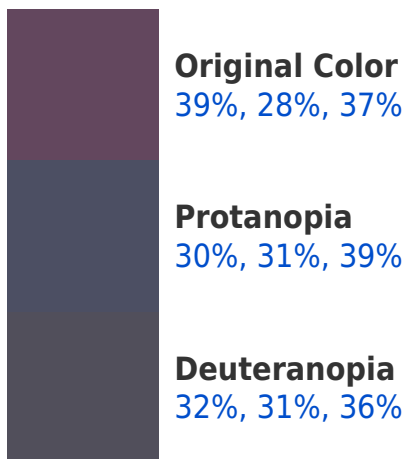

# RGBPercent 39%, 28%, 37%

## Background

This preview shows how black text looks on a background with the RGBPercent color 39%, 28%, 37%.

This preview shows how white text looks on a background with the RGBPercent color 39%, 28%, 37%.

# Color Blindness Simulation

Color vision deficiency is a very complex topic, and I could not describe the different causes any better than Wikipedia does, so if you want to learn more, you should check out their [article about color blindness](#).

## Dichromacy

**Tritanopia**  
38%, 29%, 31%