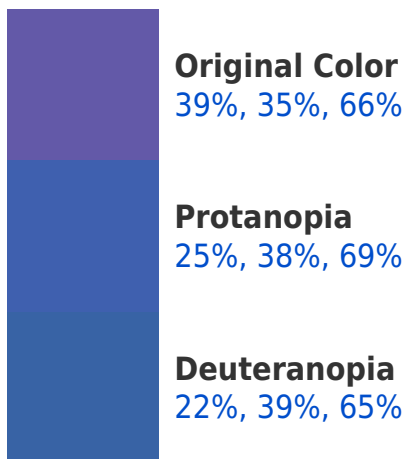

Color Blindness Simulation

Color vision deficiency is a very complex topic, and I could not describe the different causes any better than Wikipedia does, so if you want to learn more, you should check out their [article about color blindness](#).

Dichromacy