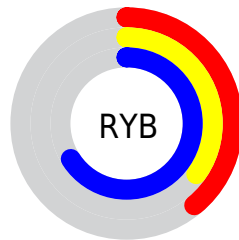

# Details

The RGBPercent color **39%, 35%, 66%** is a dark color, and the websafe version is hex **6666CC**. A complement of this color would be **62%, 66%, 35%**, and the grayscale version is **40%, 40%, 40%**.

A 20% lighter version of the original color is **60%, 55%, 88%**, and **18%, 17%, 45%** is the 20% darker color. If you saturate the color by 10%, you get **33%, 28%, 66%**, and if you desaturate by 10%, it is **45%, 42%, 66%**.

# Distribution

Red (39%)

Green (35%)

Blue (66%)

Red (39%)

Yellow (35%)

Blue (66%)

Cyan (41%)