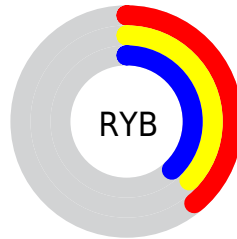

- Red (39%)
- Yellow (37%)
- Blue (38%)