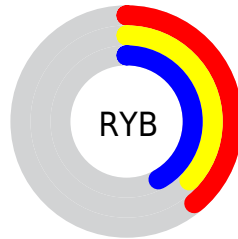

- Red (39%)
- Yellow (37%)
- Blue (42%)