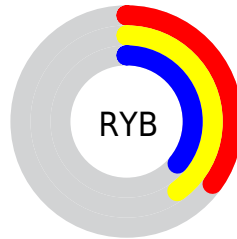

Details

The RGBPercent color **39%, 40%, 35%** is a dark color, and the websafe version is hex **666666**. A complement of this color would be **36%, 35%, 40%**, and the grayscale version is **39%, 39%, 39%**.

A 20% lighter version of the original color is **59%, 60%, 55%**, and **20%, 22%, 17%** is the 20% darker color. If you saturate the color by 10%, you get **38%, 40%, 31%**, and if you desaturate by 10%, it is **40%, 40%, 39%**.

Distribution

 Red (39%)

 Green (40%)

 Blue (35%)

 Red (35%)

 Yellow (40%)

 Blue (36%)

 Cyan (3%)