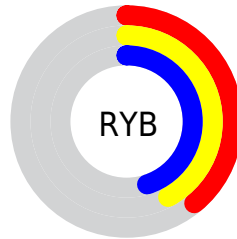

- Red (39%)
- Yellow (42%)
- Blue (45%)