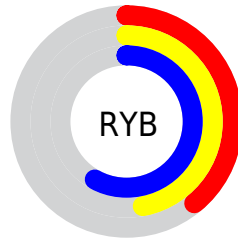

- Red (39%)
- Yellow (47%)
- Blue (58%)