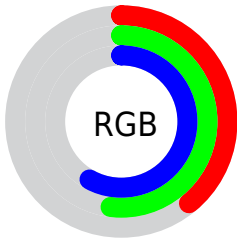

Distribution

- Red (39%)
- Green (52%)
- Blue (58%)