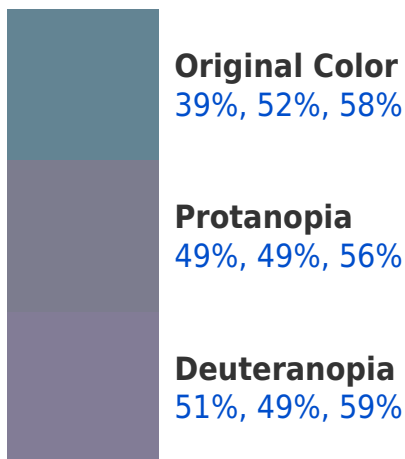

# Black Background

This preview shows how the RGBPercent color 39%, 52%, 58% looks on a black background.

# RGBPercent 39%, 52%, 58%

## Background

This preview shows how black text looks on a background with the RGBPercent color 39%, 52%, 58%.

This preview shows how white text looks on a background with the RGBPercent color 39%, 52%, 58%.

## Dichromacy

**Tritanopia**  
39%, 52%, 56%