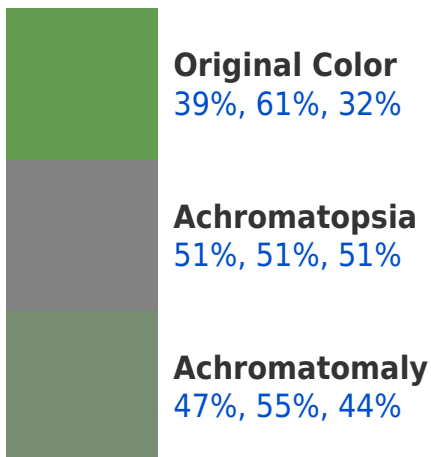

## Background

This preview shows how black text looks on a background with the RGBPercent color 39%, 61%, 32%.

This preview shows how white text looks on a background with the RGBPercent color 39%, 61%, 32%.

## Dichromacy

**Tritanopia**  
44%, 58%, 62%

# Trichromacy

# Monochromacy