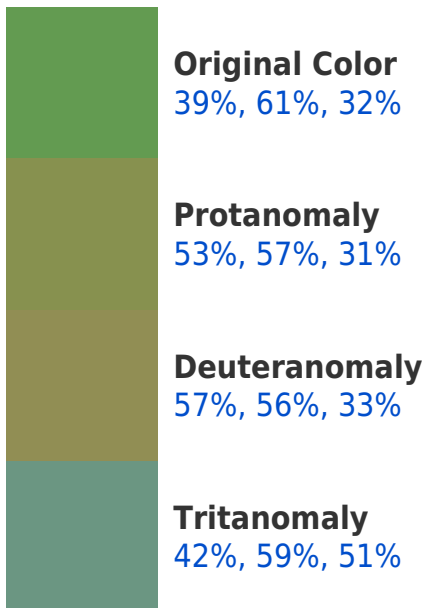

## Background

This preview shows how black text looks on a background with the RGBPercent color 39%, 61%, 32%.

This preview shows how white text looks on a background with the RGBPercent color 39%, 61%, 32%.

# Color Blindness Simulation

Color vision deficiency is a very complex topic, and I could not describe the different causes any better than Wikipedia does, so if you want to learn more, you should check out their [article about color blindness](#).

## Dichromacy

**Tritanopia**  
44%, 58%, 62%

# Trichromacy