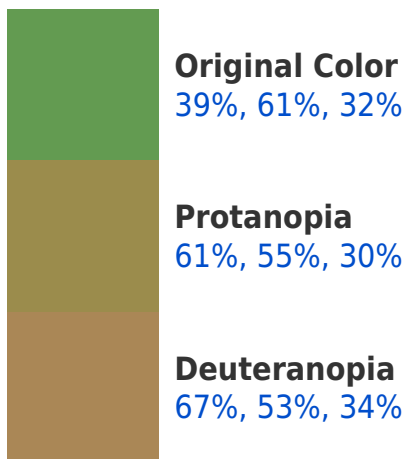

# RGBPercent 39%, 61%, 32%

## Background

This preview shows how black text looks on a background with the RGBPercent color 39%, 61%, 32%.

This preview shows how white text looks on a background with the RGBPercent color 39%, 61%, 32%.

# Color Blindness Simulation

Color vision deficiency is a very complex topic, and I could not describe the different causes any better than Wikipedia does, so if you want to learn more, you should check out their [article about color blindness](#).

## Dichromacy

**Tritanopia**  
44%, 58%, 62%