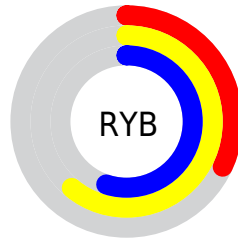

- Red (32%)
- Yellow (61%)
- Blue (55%)