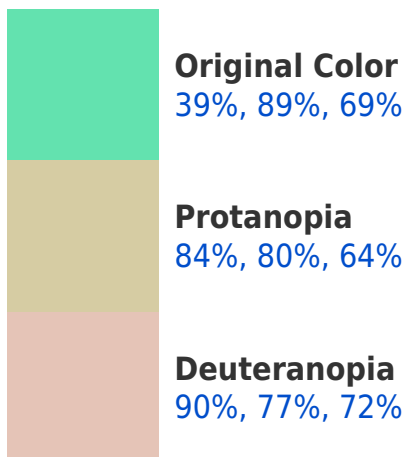

# RGBPercent 39%, 89%, 69%

## Background

This preview shows how black text looks on a background with the RGBPercent color 39%, 89%, 69%.

This preview shows how white text looks on a background with the RGBPercent color 39%, 89%, 69%.

# Color Blindness Simulation

Color vision deficiency is a very complex topic, and I could not describe the different causes any better than Wikipedia does, so if you want to learn more, you should check out their [article about color blindness](#).

## Dichromacy

**Tritanopia**  
47%, 86%, 93%