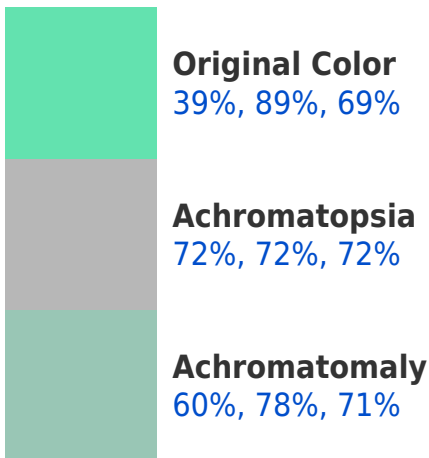

## Background

This preview shows how black text looks on a background with the RGBPercent color 39%, 89%, 69%.

This preview shows how white text looks on a background with the RGBPercent color 39%, 89%, 69%.

## Dichromacy

**Tritanopia**  
47%, 86%, 93%

# Trichromacy

# Monochromacy