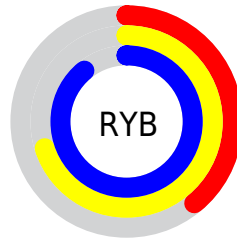

- Red (39%)
- Yellow (70%)
- Blue (89%)