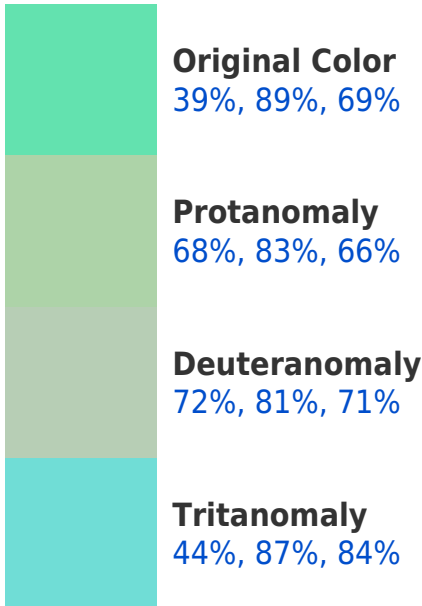

## Background

This preview shows how black text looks on a background with the RGBPercent color 39%, 89%, 69%.

This preview shows how white text looks on a background with the RGBPercent color 39%, 89%, 69%.

# Color Blindness Simulation

Color vision deficiency is a very complex topic, and I could not describe the different causes any better than Wikipedia does, so if you want to learn more, you should check out their [article about color blindness](#).

## Dichromacy

**Tritanopia**  
47%, 86%, 93%

# Trichromacy