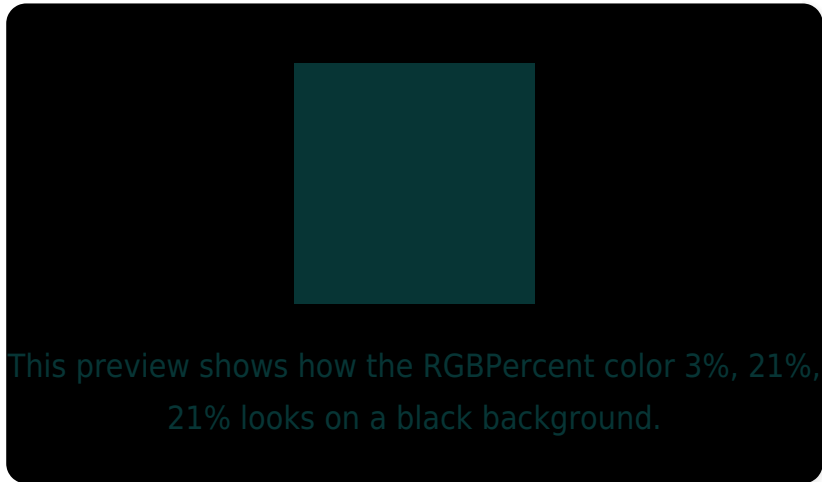

## White Background

This preview shows how the RGBPercent color 3%, 21%, 21% looks on a white background.

# Black Background