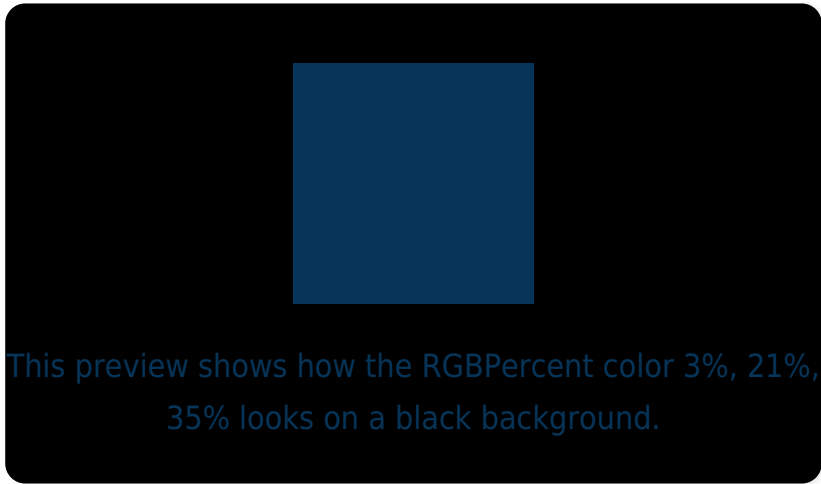

Black Background

Color Contrast Check

Large Text (above 18pt) WCAG AA × Fail

Any Text WCAG AA × Fail

Large Text (above 18pt) WCAG AAA × Fail

Any Text WCAG AAA × Fail

If you want to check with other color combinations, try the [Color Contrast Checker](#).