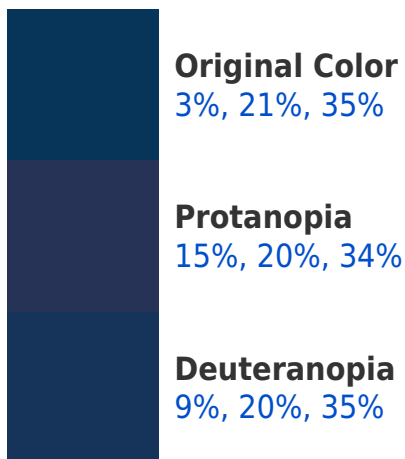

# RGBPercent 3%, 21%, 35%

## Background

This preview shows how black text looks on a background with the RGBPercent color 3%, 21%, 35%.

This preview shows how white text looks on a background with the RGBPercent color 3%, 21%, 35%.

# Color Blindness Simulation

Color vision deficiency is a very complex topic, and I could not describe the different causes any better than Wikipedia does, so if you want to learn more, you should check out their [article about color blindness](#).

## Dichromacy

**Tritanopia**  
0%, 23%, 24%