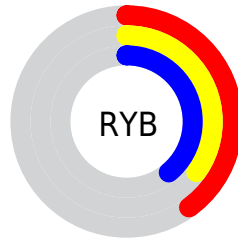

- Red (40%)
- Yellow (35%)
- Blue (39%)