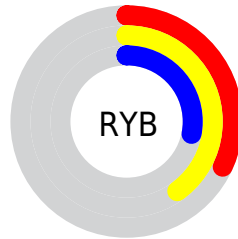

- Red (32%)
- Yellow (40%)
- Blue (28%)