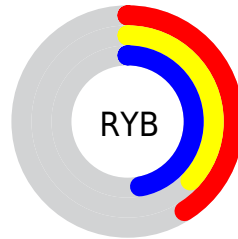

## Conversions Part 2

<b>Format</b>	<b>Color</b>
<b>R<sub>YB</sub></b>	105, 94, 120
Decimal	6905464
CIE <sub>Lab</sub>	41.84, 9.54, -12.86
CIE <sub>LCh</sub>	42, 16.011, 306.591
Yxy	12.3963, 0.2930, 0.2755
Android (android.graphics.Color)	4285095544 (0xFF695E78)
YUV	100.2530, 9.7353, 4.1631
Hunter-Lab	35.2084, 5.2458, -8.0556

# Details

The RGBPercent color **41%, 37%, 47%** is a dark color, and the websafe version is hex **666699**. A complement of this color would be **43%, 47%, 37%**, and the grayscale version is **39%, 39%, 39%**.

A 20% lighter version of the original color is **61%, 56%, 67%**, and **23%, 19%, 28%** is the 20% darker color. If you saturate the color by 10%, you get **38%, 32%, 47%**, and if you desaturate by 10%, it is **44%, 42%, 47%**.

# Distribution

Red (41%)

Green (37%)

Blue (47%)

Red (41%)

Yellow (37%)

Blue (47%)

Cyan (13%)