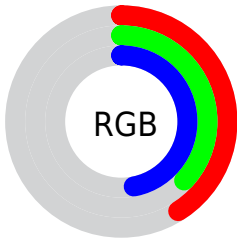

Distribution

Red (41%)

Green (37%)

Blue (47%)