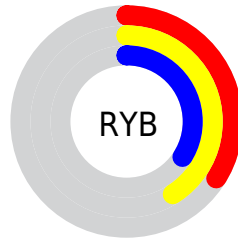

- Red (34%)
- Yellow (41%)
- Blue (34%)