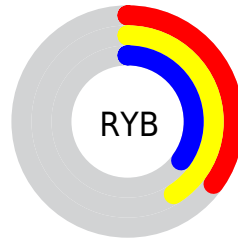

- Red (35%)
- Yellow (41%)
- Blue (35%)