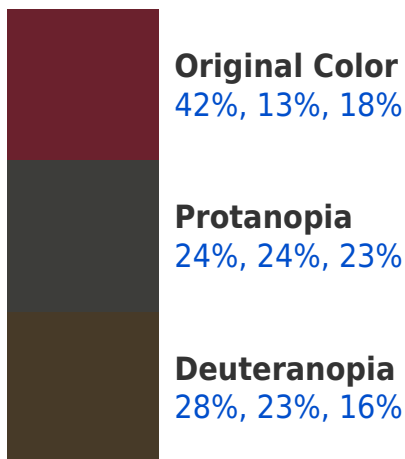

# RGBPercent 42%, 13%, 18%

## Background

This preview shows how black text looks on a background with the RGBPercent color 42%, 13%, 18%.

This preview shows how white text looks on a background with the RGBPercent color 42%, 13%, 18%.

# Color Blindness Simulation

Color vision deficiency is a very complex topic, and I could not describe the different causes any better than Wikipedia does, so if you want to learn more, you should check out their [article about color blindness](#).

## Dichromacy

**Tritanopia**  
42%, 14%, 15%