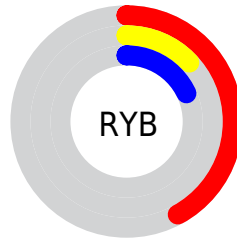

## Conversions Part 2

<b>Format</b>	<b>Color</b>
<b>RYB</b>	107, 33, 46
Decimal	7020846
CIELab	25.03, 33.88, 9.97
CIELCh	25, 35.314, 16.407
Yxy	4.4245, 0.4875, 0.3032
Android (android.graphics.Color)	4285210926 (0xFF6B212E)
YUV	56.6080, -5.2297, 44.1938
Hunter-Lab	21.0346, 23.5646, 6.1174

# Details

The RGBPercent color **42%, 13%, 18%** is a dark color, and the websafe version is hex **663333**. A complement of this color would be **13%, 42%, 37%**, and the grayscale version is **22%, 22%, 22%**.

A 20% lighter version of the original color is **64%, 32%, 36%**, and **22%, 0%, 0%** is the 20% darker color. If you saturate the color by 10%, you get **42%, 9%, 15%**, and if you desaturate by 10%, it is **42%, 17%, 22%**.

# Distribution

- Red (42%)
- Green (13%)
- Blue (18%)

- Red (42%)
- Yellow (13%)
- Blue (18%)

- Cyan (0%)
- Magenta (69%)
- Yellow (57%)
- Black (58%)

- Cyan (58%)
- Magenta (87%)
- Yellow (82%)