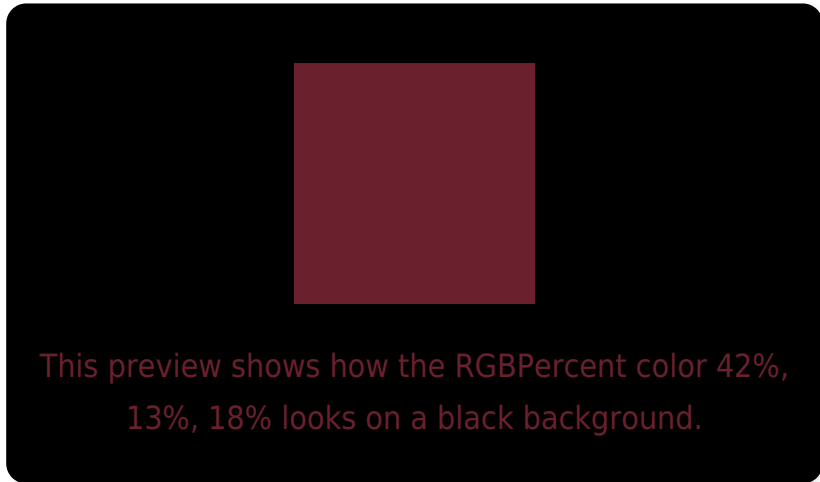

## White Background

This preview shows how the RGBPercent color 42%, 13%, 18% looks on a white background.

# Black Background