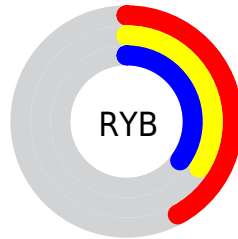

- Red (42%)
- Yellow (34%)
- Blue (35%)