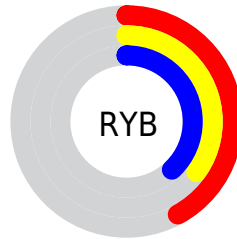

- Red (42%)
- Yellow (35%)
- Blue (38%)