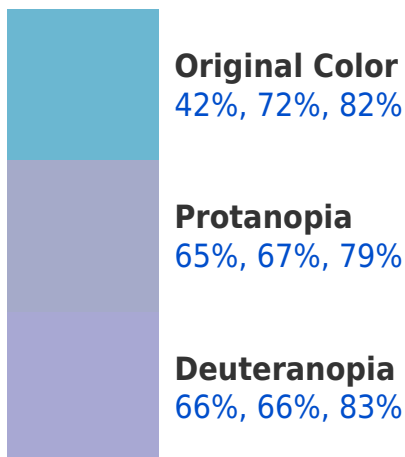

Color Blindness Simulation

Color vision deficiency is a very complex topic, and I could not describe the different causes any better than Wikipedia does, so if you want to learn more, you should check out their [article about color blindness](#).

Dichromacy