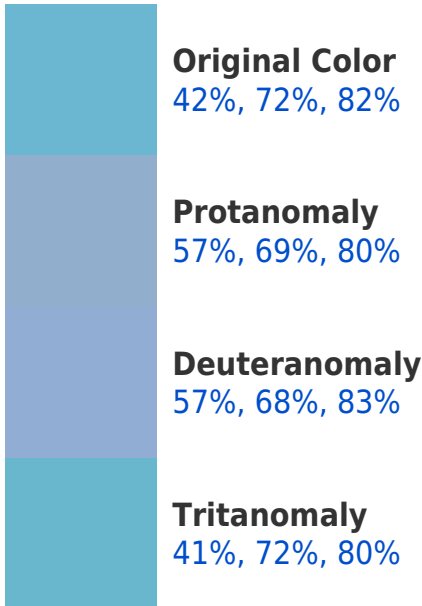

## Background

This preview shows how black text looks on a background with the RGBPercent color 42%, 72%, 82%.

This preview shows how white text looks on a background with the RGBPercent color 42%, 72%, 82%.

# Color Blindness Simulation

Color vision deficiency is a very complex topic, and I could not describe the different causes any better than Wikipedia does, so if you want to learn more, you should check out their [article about color blindness](#).

## Dichromacy

**Tritanopia**  
41%, 73%, 78%

# Trichromacy