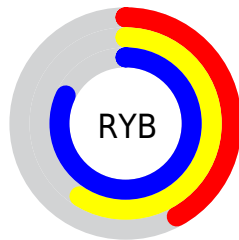

- Red (42%)
- Yellow (59%)
- Blue (82%)