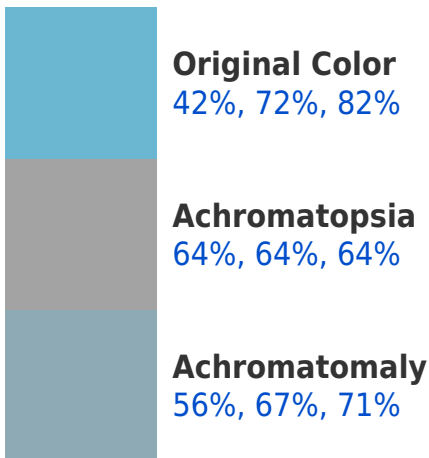

## Background

This preview shows how black text looks on a background with the RGBPercent color 42%, 72%, 82%.

This preview shows how white text looks on a background with the RGBPercent color 42%, 72%, 82%.

## Dichromacy

**Tritanopia**  
41%, 73%, 78%

# Trichromacy

# Monochromacy