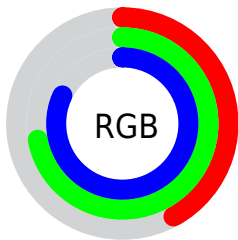

Distribution

- Red (42%)
- Green (72%)
- Blue (82%)